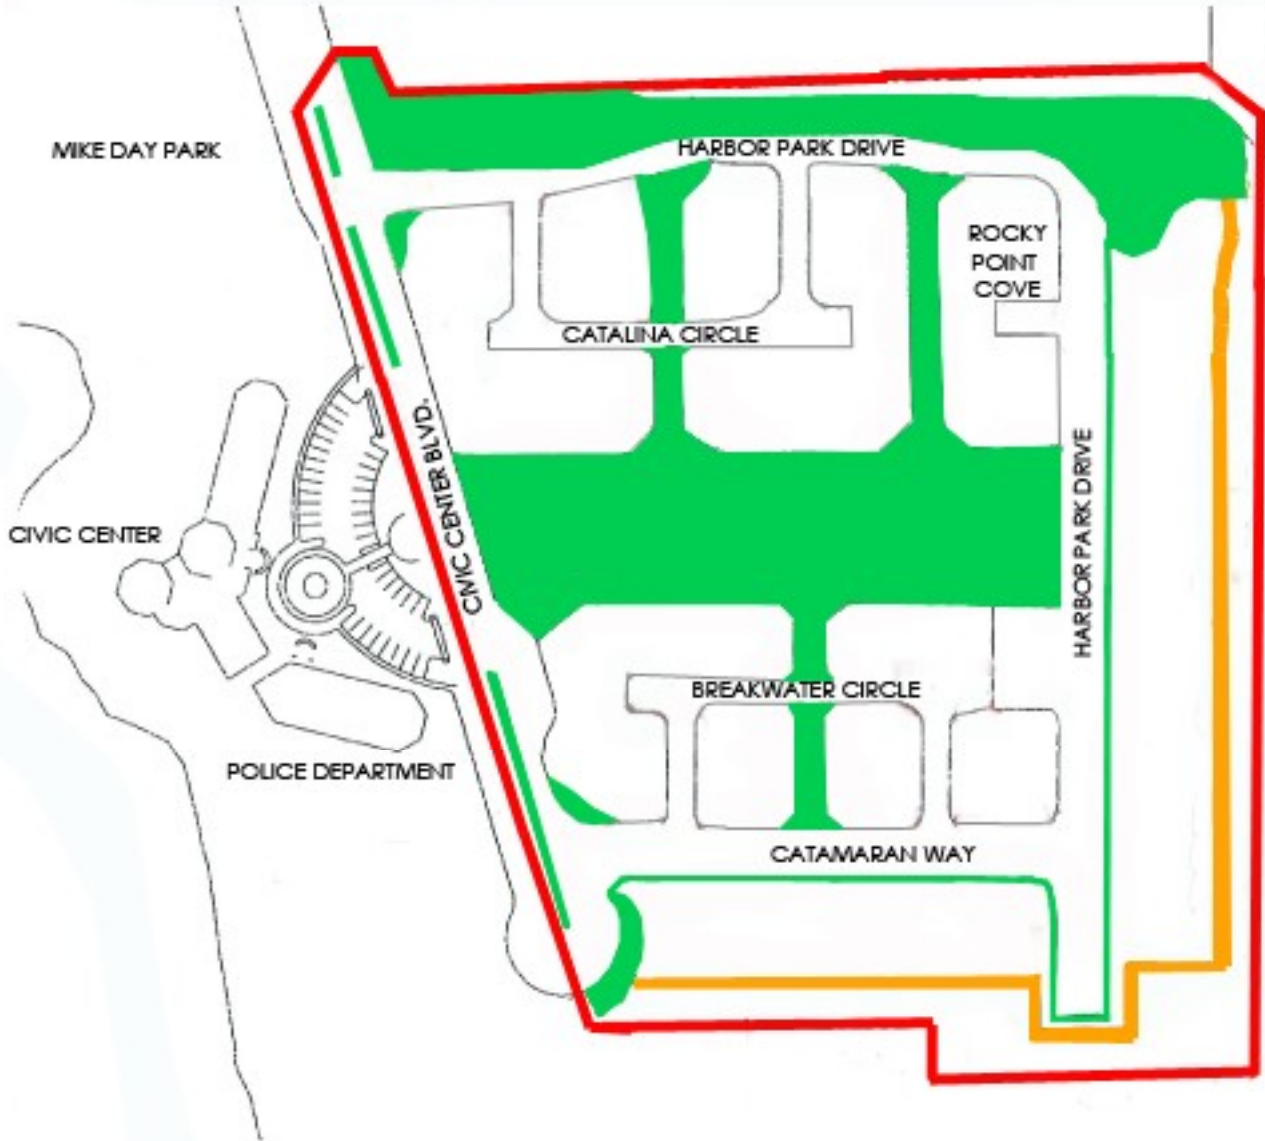

-  DISTRICT BOUNDARY
-  MAINTENANCE AREA
-  NATIVE GRASSES

VICTORIAN HARBOR-ZONE "E"
 MAINTENANCE ASSESSMETN DISTRICT
 SUISUN CITY, CALIFORNIA