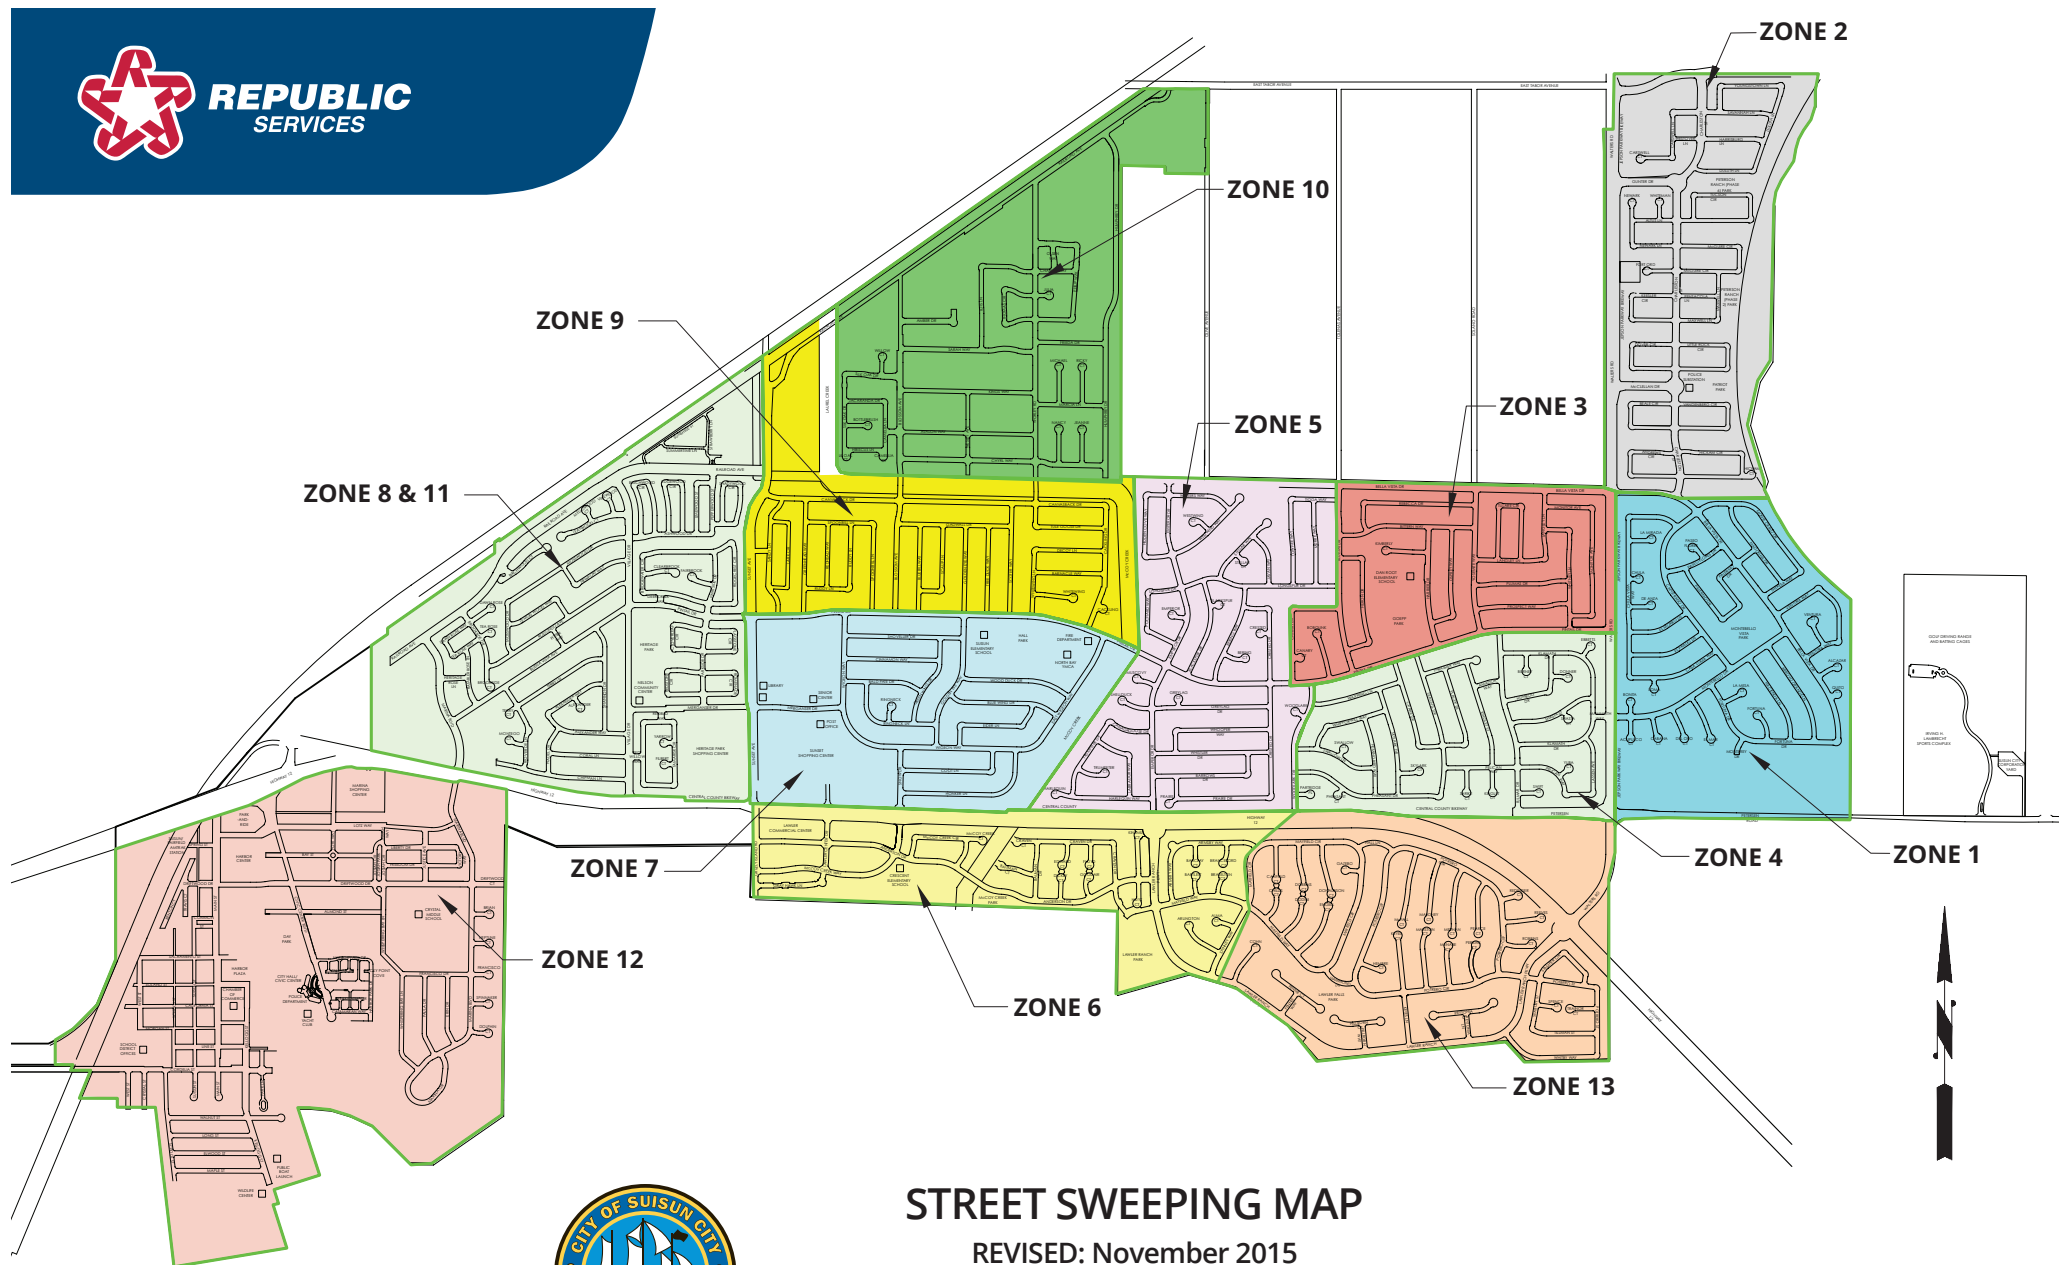

**REPUBLIC**  
SERVICES

## STREET SWEEPING MAP

REVISED: November 2015

City of Suisun City, Solano County, California 94585

SEE LEGEND FOR STREET SWEEPING SCHEDULE BY ZONES.

At the city's discretion additional sweeping will be performed during Leaf Season. Leaf Season runs approximately November to January.